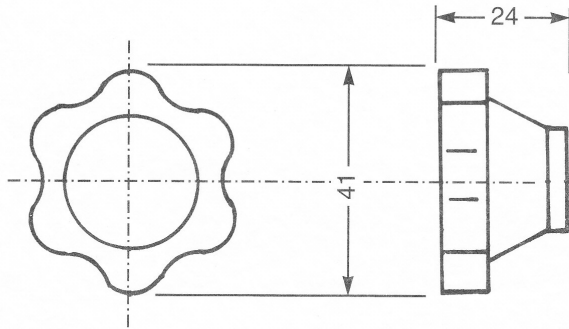

CONTROL KNOBS
(SOLID BAKELITE)

HP 105
1/4" OR 5/16" BSW
BRASS INSERT

HP 106
3/8" BSW & M8
BRASS INSERT

HP 102
1/4" BSW
BRASS INSERT