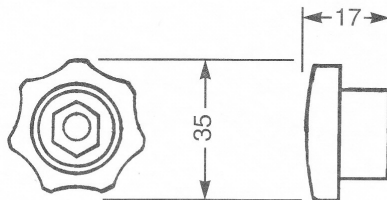

CONTROL KNOBS
(SOLID BAKELITE)

HP 105
1/4" OR 5/16" BSW
BRASS INSERT

HP 106
3/8" BSW & M8
BRASS INSERT

HP 102
1/4" BSW
BRASS INSERT