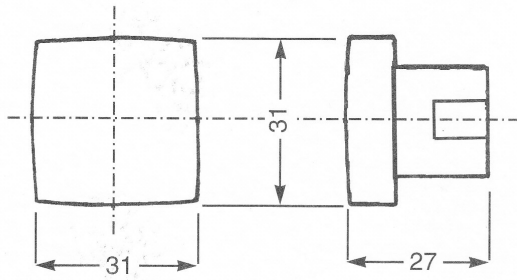

CONTROL KNOBS
(SOLID BAKELITE)

HP 105
1/4" OR 5/16" BSW
BRASS INSERT

HP 106
3/8" BSW & M8
BRASS INSERT

HP 102
1/4" BSW
BRASS INSERT