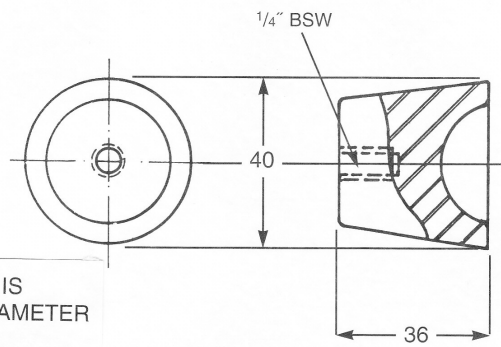

LIFTING KNOB
(SOLID BAKELITE)

HP 107

- THREAD DEPTH IS
1.5 x THREAD DIAMETER
- BLACK ONLY