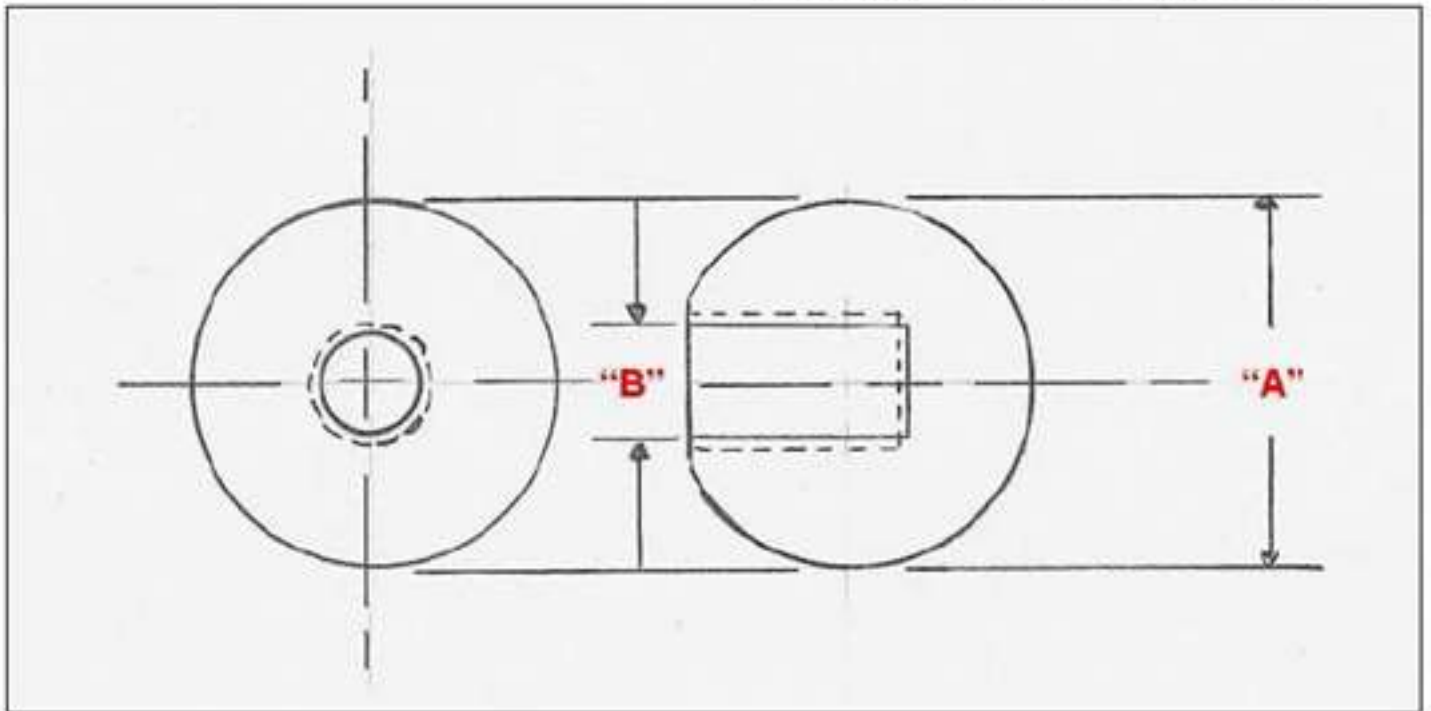

Ball Knobs

BK32M8 BK25M6 BK20M6

Part Number	Diameter "A"	Thread Size "B"
BK32M8	32mm	M8
BK25M6	25mm	M6
BK20M6	20mm	M6