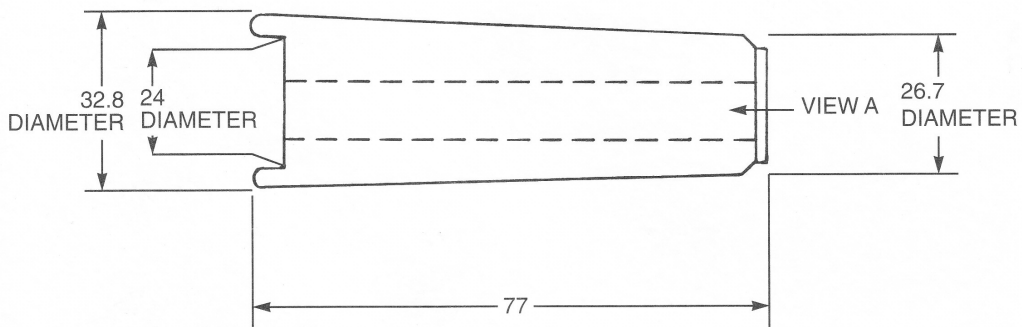

# RIBBED ROLLER

(SOLID BAKELITE)

- PLAIN HOLE
- BLACK ONLY